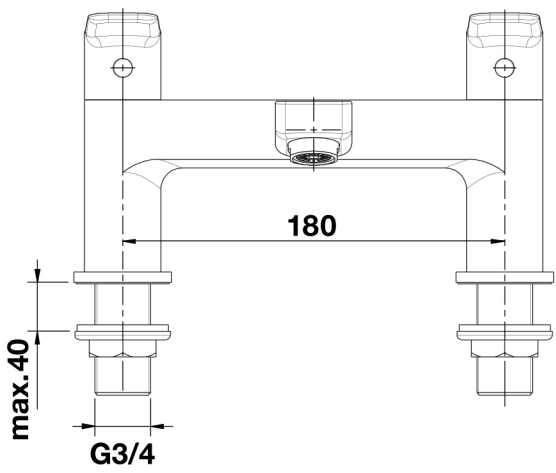

Pacato Series

Deck Mounted Bath Filler

TISSINO

Designed to Inspire
Made to Experience

TISSINO

T 0345 582 8000
E info@tissino.co.uk
W tissino.co.uk

2 Lyncastle Road
Appleton Thorn
Warrington WA4 4SN

We reserve the right to
change this information
without prior notice