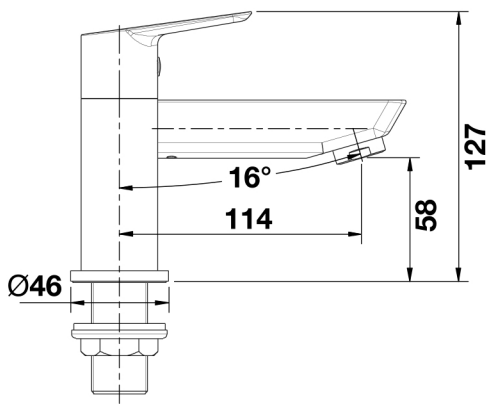

Pacato Series

Deck Mounted Bath Filler

TISSINO

Designed to Inspire
Made to Experience

TISSINO

T 0345 582 8000
E info@tissino.co.uk
W tissino.co.uk

2 Lyncastle Road
Appleton Thorn
Warrington WA4 4SN

We reserve the right to
change this information
without prior notice