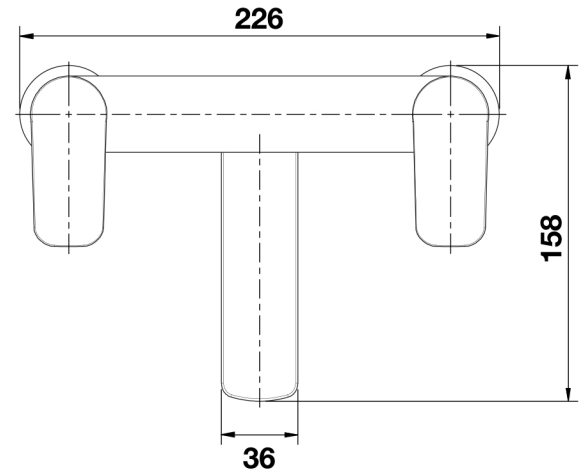

Pacato Series

Deck Mounted Bath Filler

TISSINO

Designed to Inspire
Made to Experience

TISSINO

T 0345 582 8000
E info@tissino.co.uk
W tissino.co.uk

2 Lyncastle Road
Appleton Thorn
Warrington WA4 4SN

We reserve the right to
change this information
without prior notice