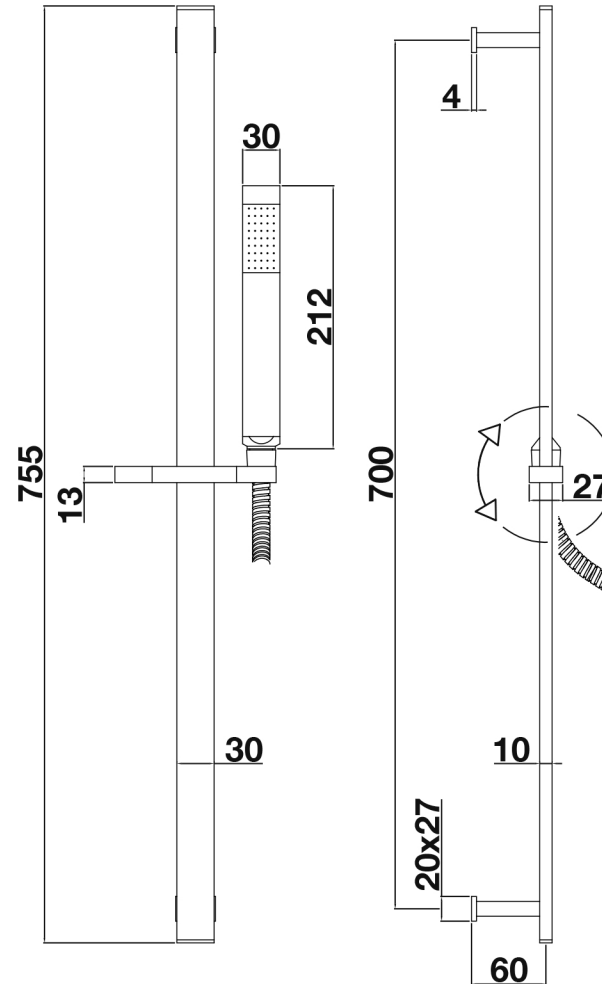

Elvo Series

tissino

Designed to Inspire
Made to Experience

Elvo Square Slide Rail shower kit

TEV-303-CP - Chrome
TEV-303-MN - Matt Black

tissino

T 0345 582 8000
E info@tissino.co.uk
W tissino.co.uk

2 Lyncastle Road
Appleton Thorn
Warrington WA4 4SN