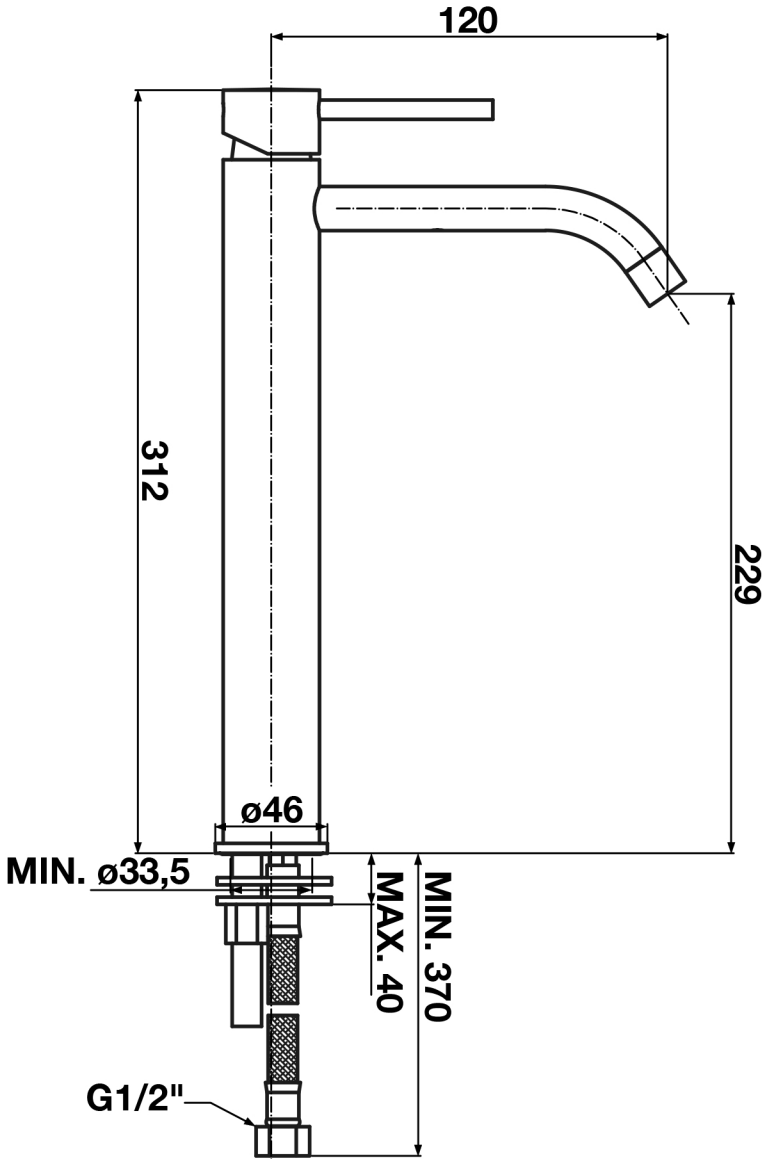

Parina Series

High Spout Basin Mono Tap

Chrome TPR-102

tissino

Designed to Inspire
Made to Experience

tissino

T 0345 582 8000
E info@tissino.co.uk
W tissino.co.uk

2 Lyncastle Road
Appleton Thorn
Warrington WA4 4SN